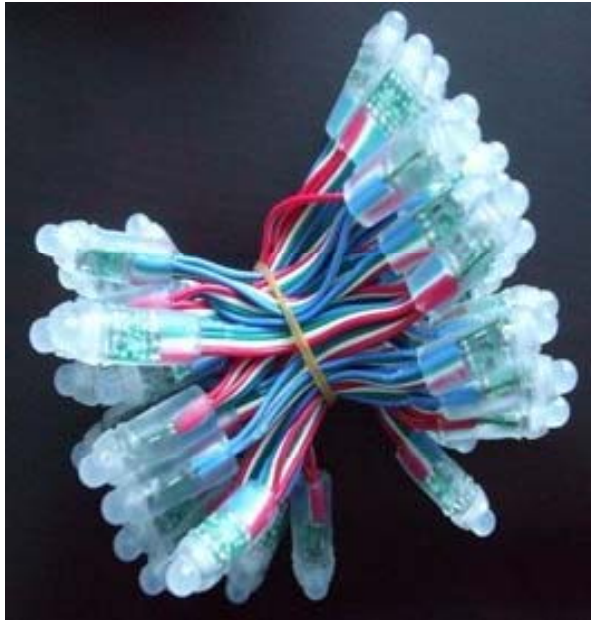

DMX – RGB Elements

Coro and Mega Balls courtesy of Holliday Coro