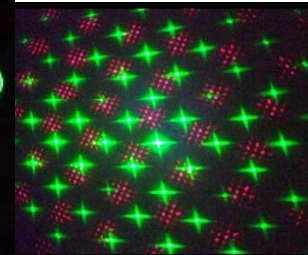

DMX – Special Effects

Copyright Woodinville Wonderland 2011